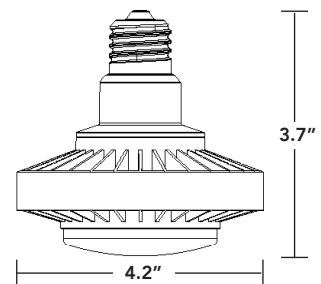

PART #	UPC	REPLACES	WATTAGE	LUMENS	CCT (K)	BASE
LED-8054E27	844006023744	100W HID	30W	2500	2700K	E26
LED-8054E35	844006023751	100W HID	30W	3000	3500K	E26
LED-8054E40	844006023768	100W HID	30W	3000	4000K	E26
LED-8054E50	844006023775	100W HID	30W	3000	5000K	E26